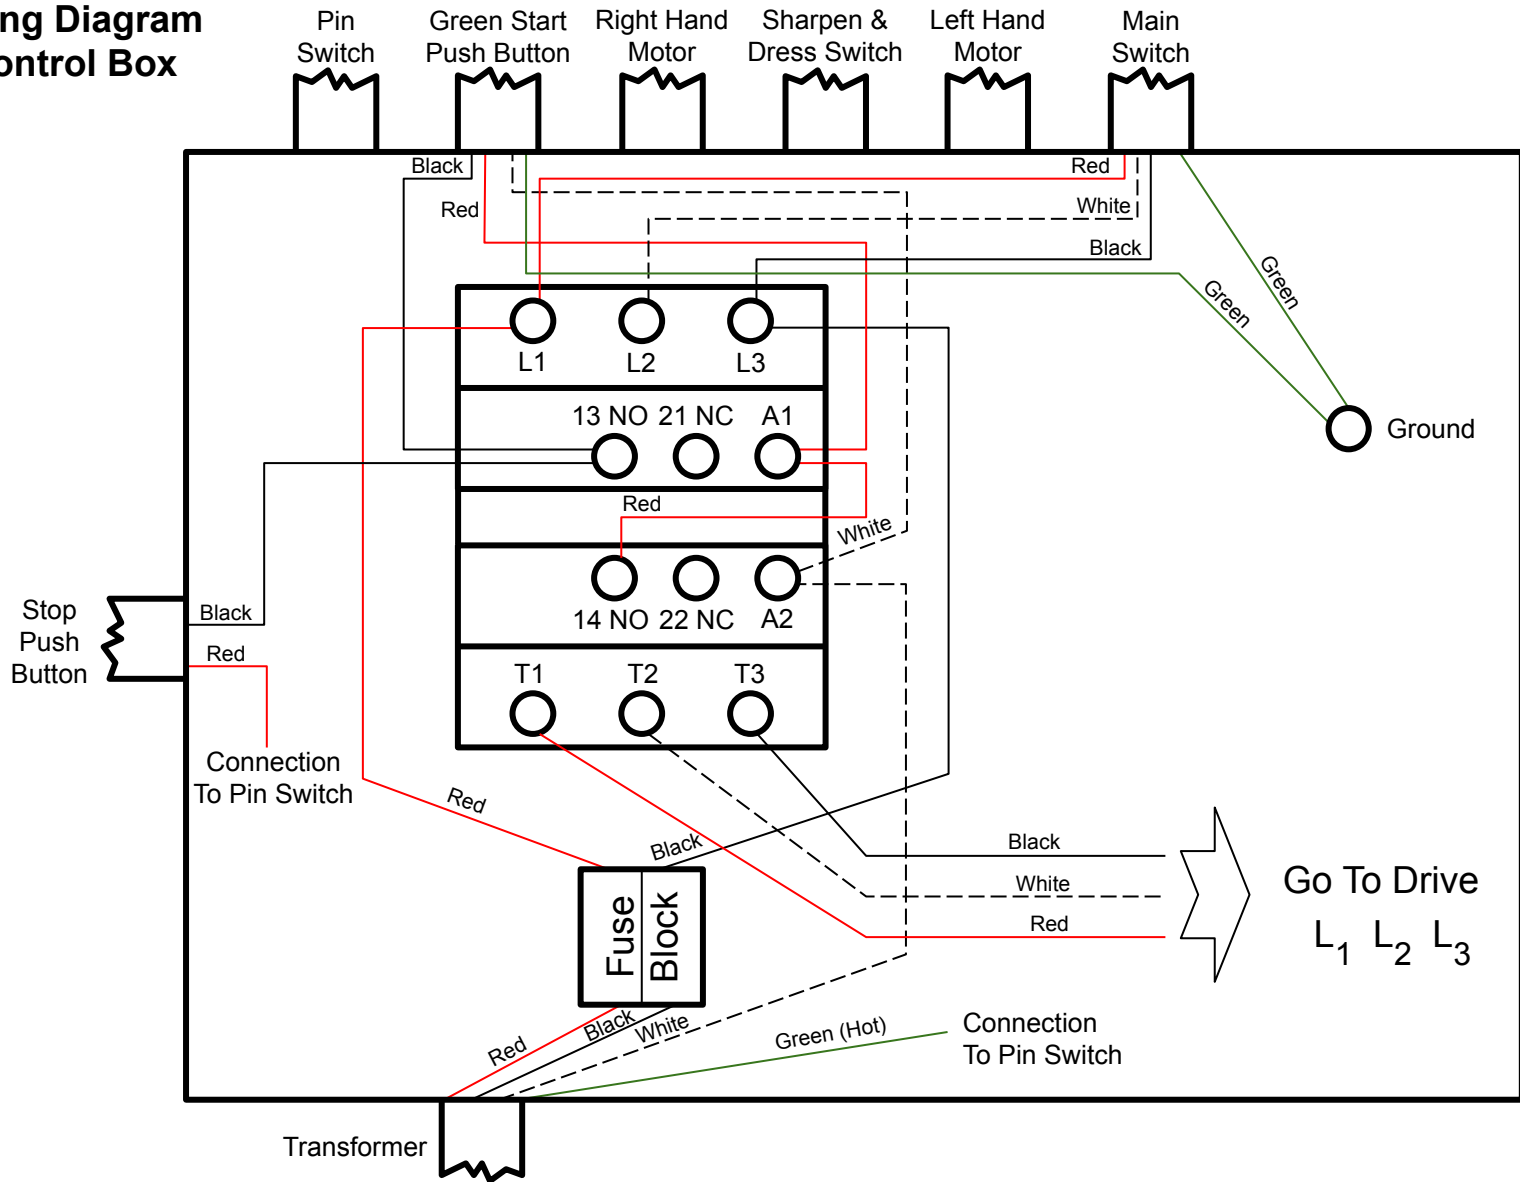

HR8 Wiring Diagram Main Control Box

Tru Hone Corporation
1721 NE 19th Avenue
Ocala, FL 34470 USA

800.237.4663
352.622.1213
TruHone.com