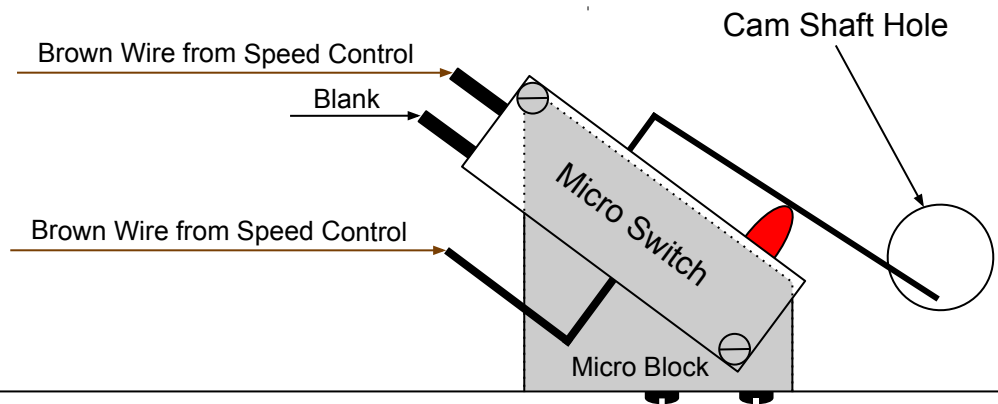

Tru Hone HCA 110V Mounting Instructions Micro Switch Assembly TH1761

TOP VIEW

R
e
a
r

F
r
o
n
t

Tru Hone Corporation
1721 NE 19th Avenue
Ocala, FL 34470 USA

800.237.4663
352.622.1213
TruHone.com