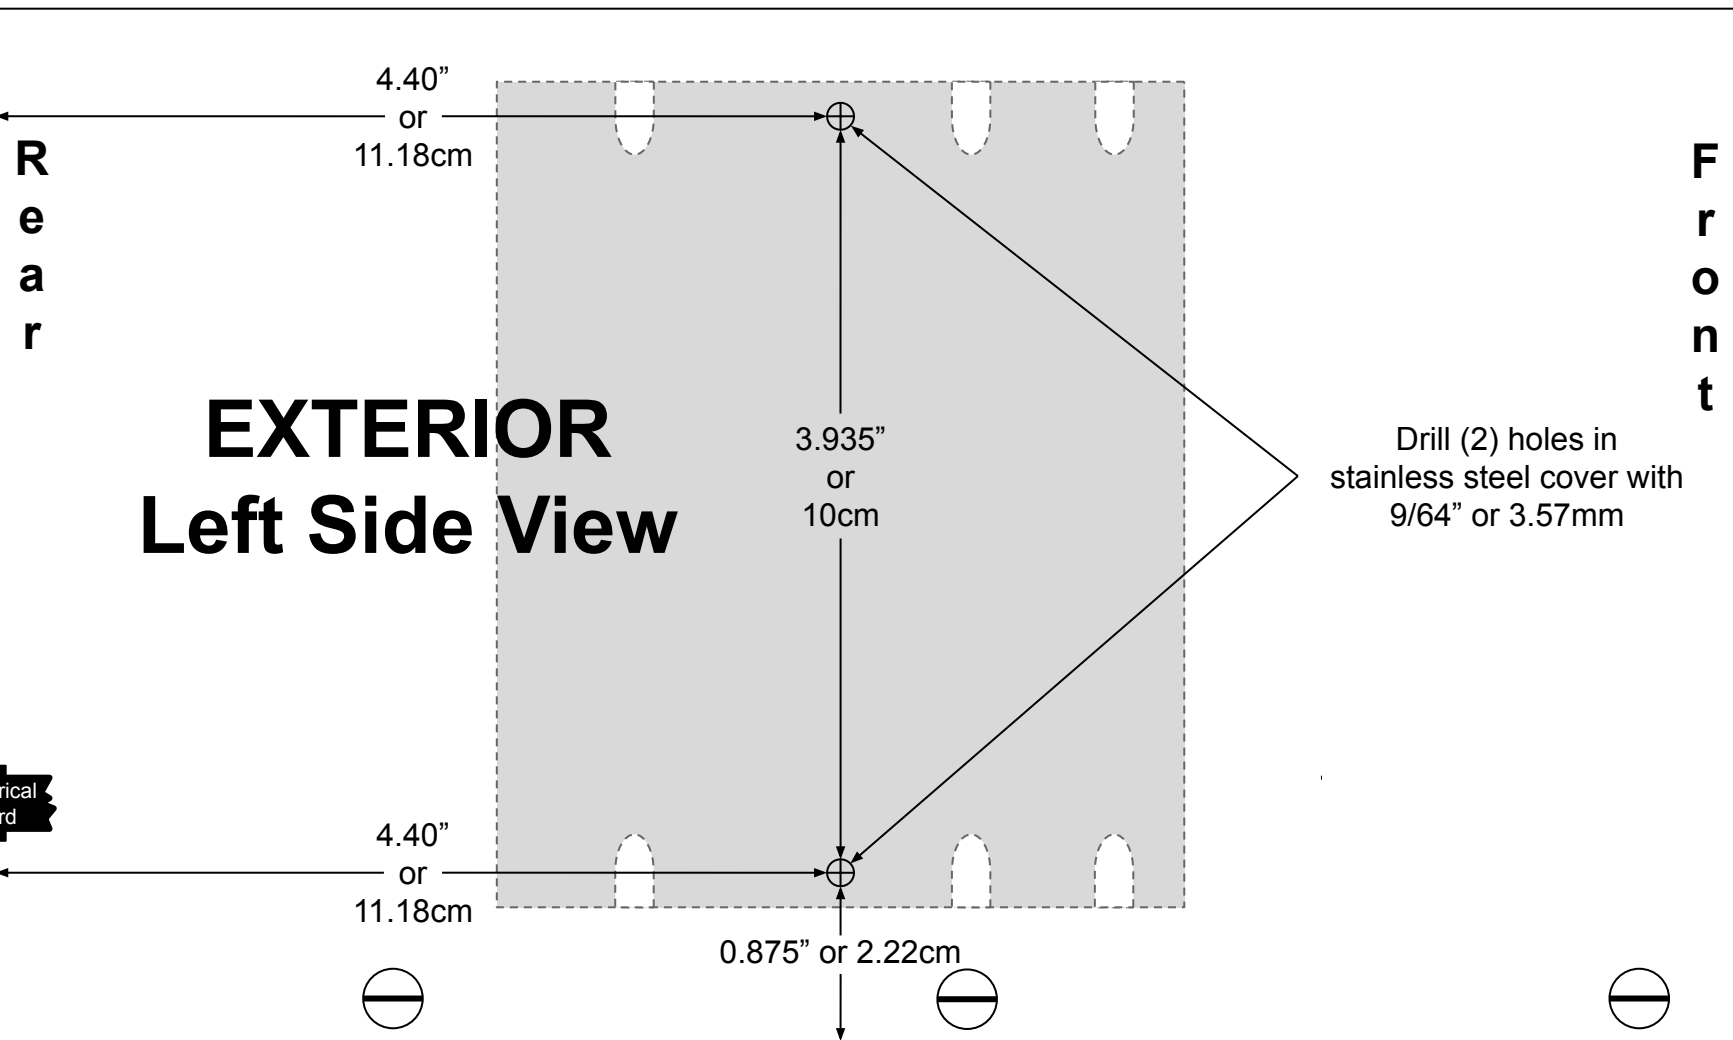

Tru Hone HCA, LCF or HCF Mounting Template Speed Control TH1192 LGD400

Tru Hone Corporation
1721 NE 19th Avenue
Ocala, FL 34470 USA

800.237.4663
352.622.1213
TruHone.com