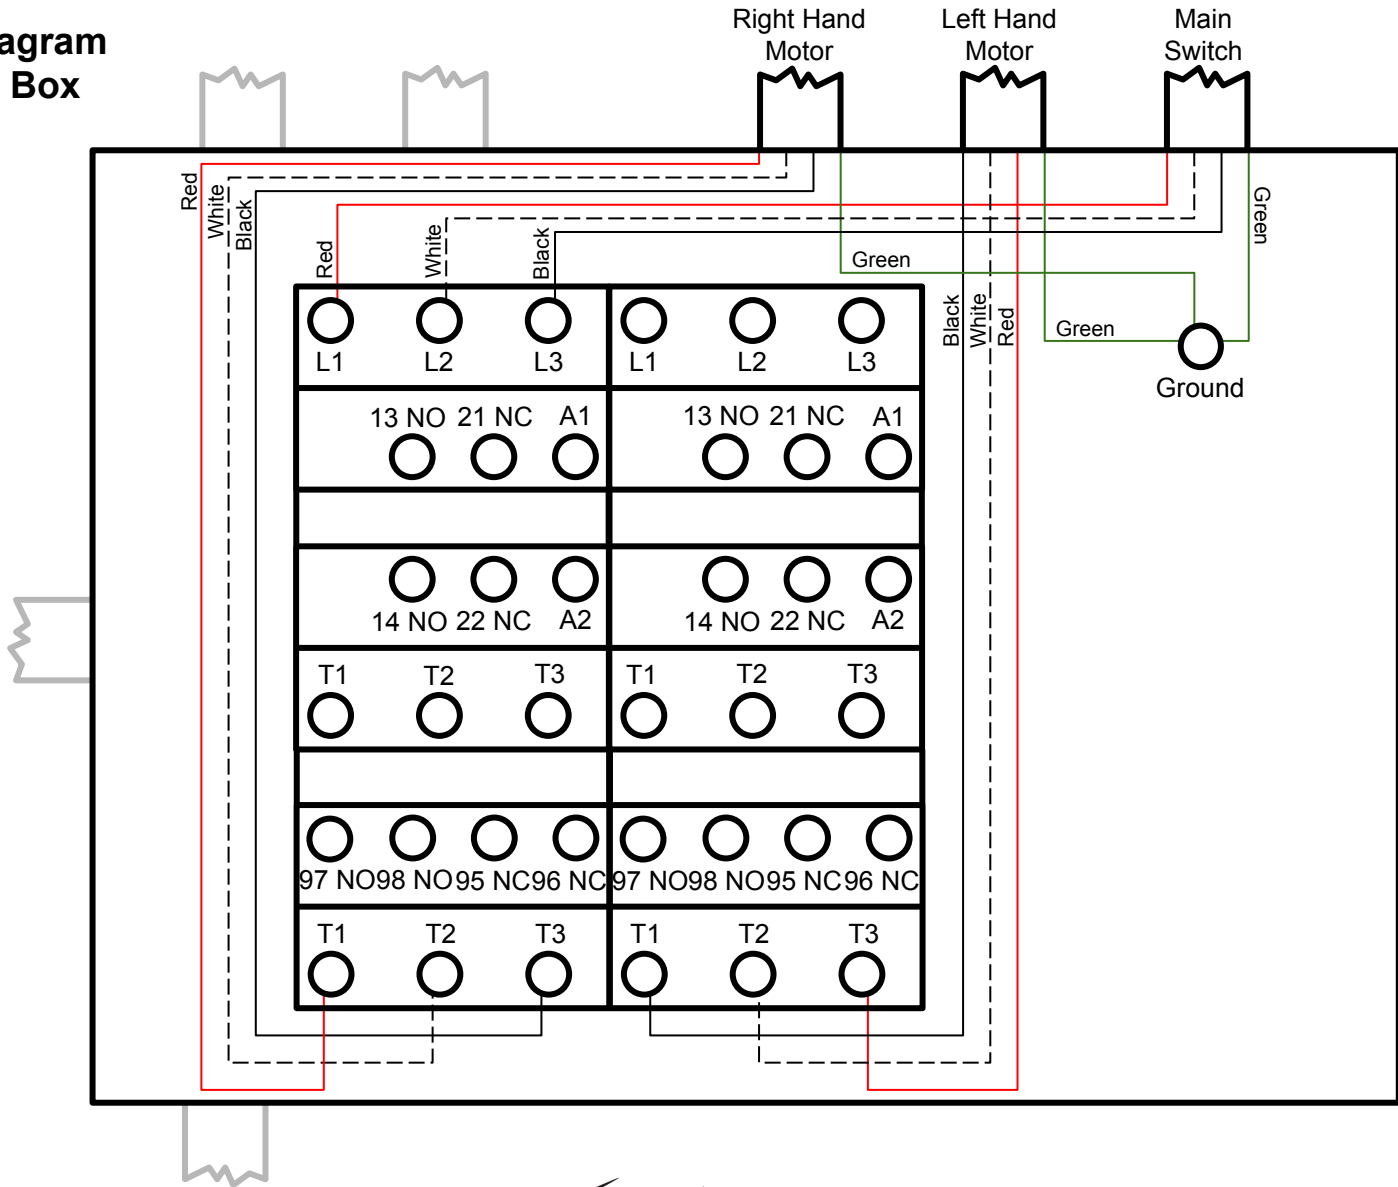

## Main Control Box

1 of 2

Tru Hone Corporation  
 1721 NE 19th Avenue  
 Ocala, FL 34470 USA

800.237.4663  
 352.622.1213  
 TruHone.com

**HG3 Wiring Diagram**  
**Main Control Box**  
 2 of 2

Tru Hone Corporation  
 1721 NE 19th Avenue  
 Ocala, FL 34470 USA