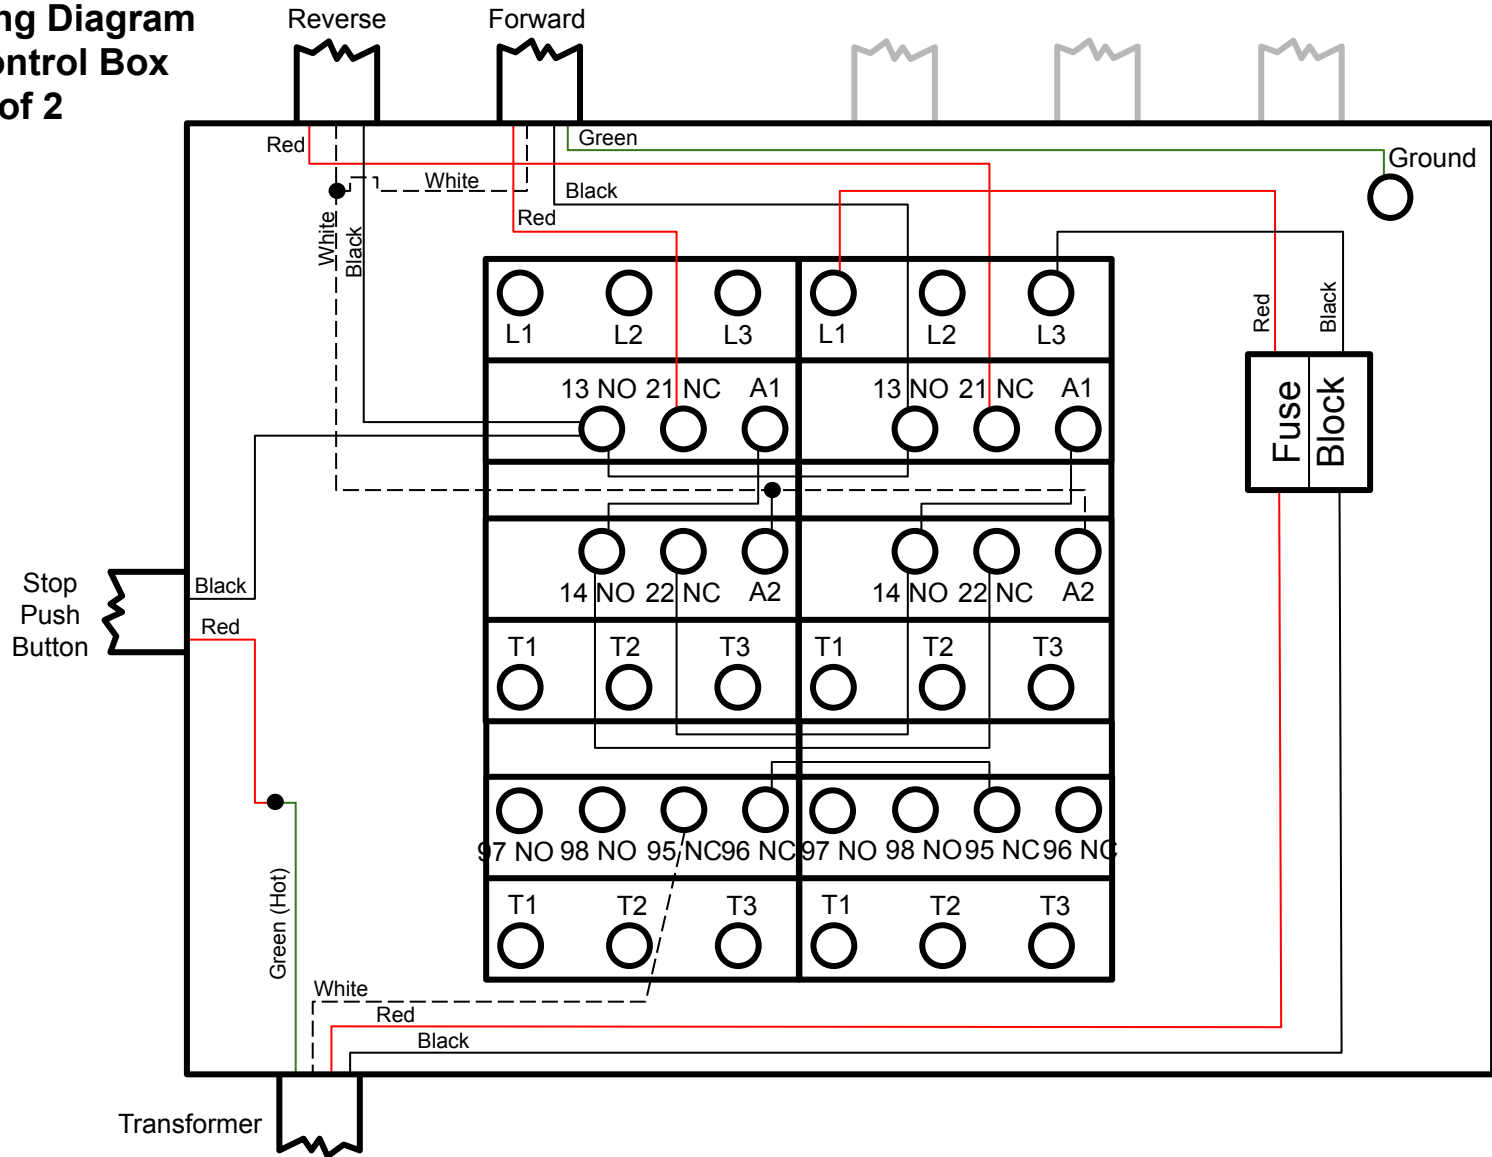

# HG3 Wiring Diagram

## Main Control Box

1 of 2

Tru Hone Corporation  
 1721 NE 19th Avenue  
 Ocala, FL 34470 USA

800.237.4663  
 352.622.1213  
 TruHone.com

**HG3 Wiring Diagram**  
**Main Control Box**  
 2 of 2

Tru Hone Corporation  
 1721 NE 19th Avenue  
 Ocala, FL 34470 USA